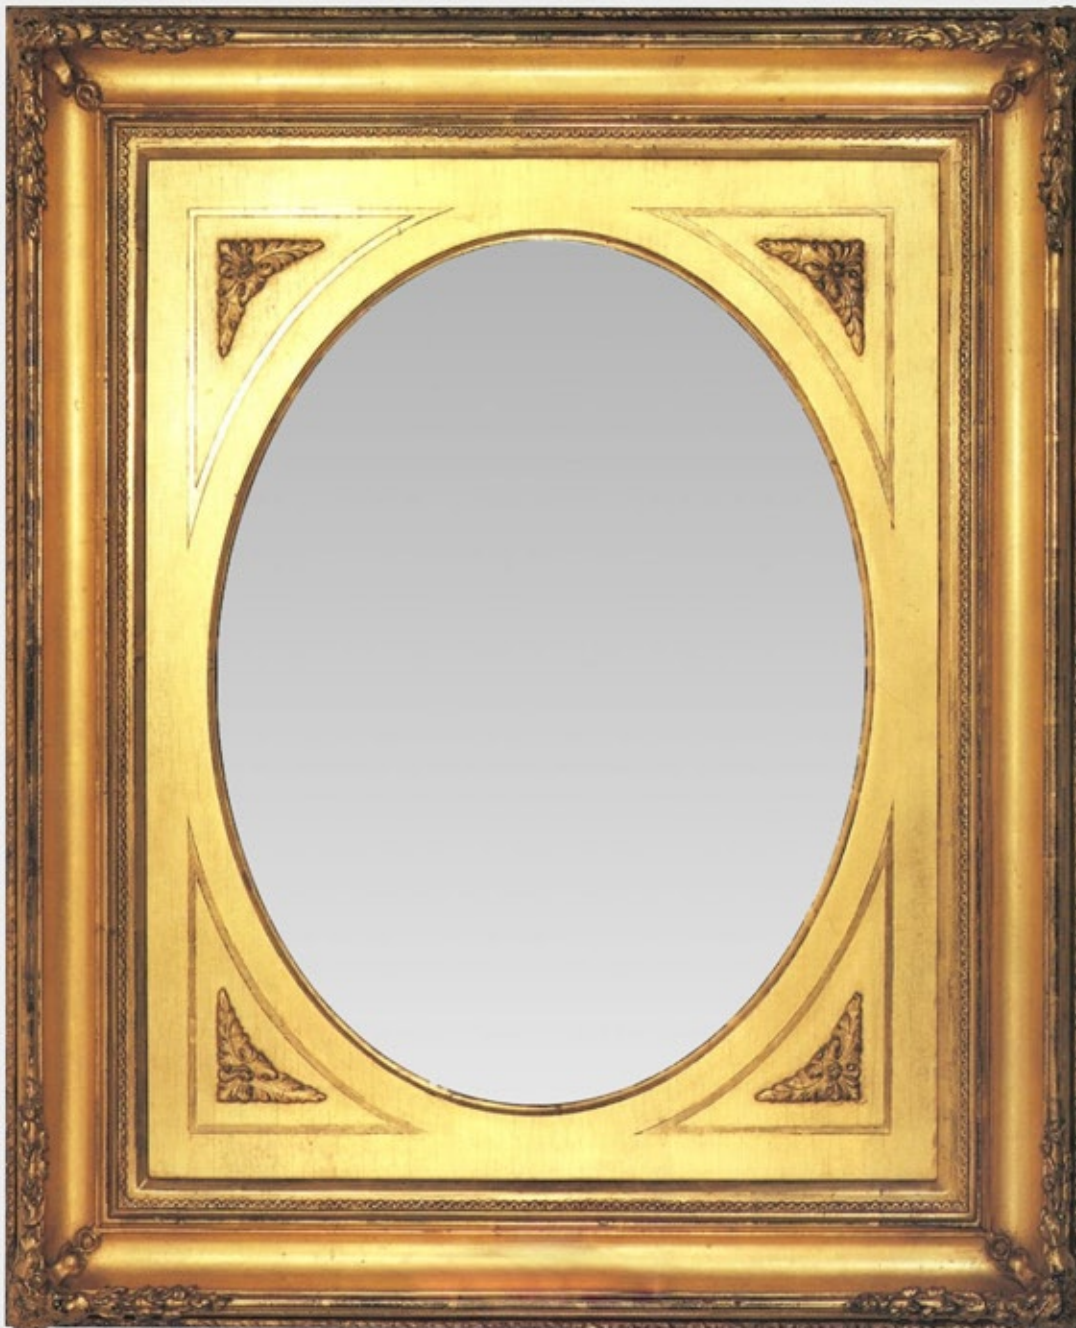

MunnWorks

Extraordinary Mirrors

FREDERICK CHURCH STYLE
WITH SPANDREL MIRROR

FREDERICK CHURCH STYLE WITH SPANDREL MIRROR

Dimensions: Custom sizes are available upon request.

Finish: Antiqued karat gold (Shown).
Custom finishes are available upon request.
Corners optional.