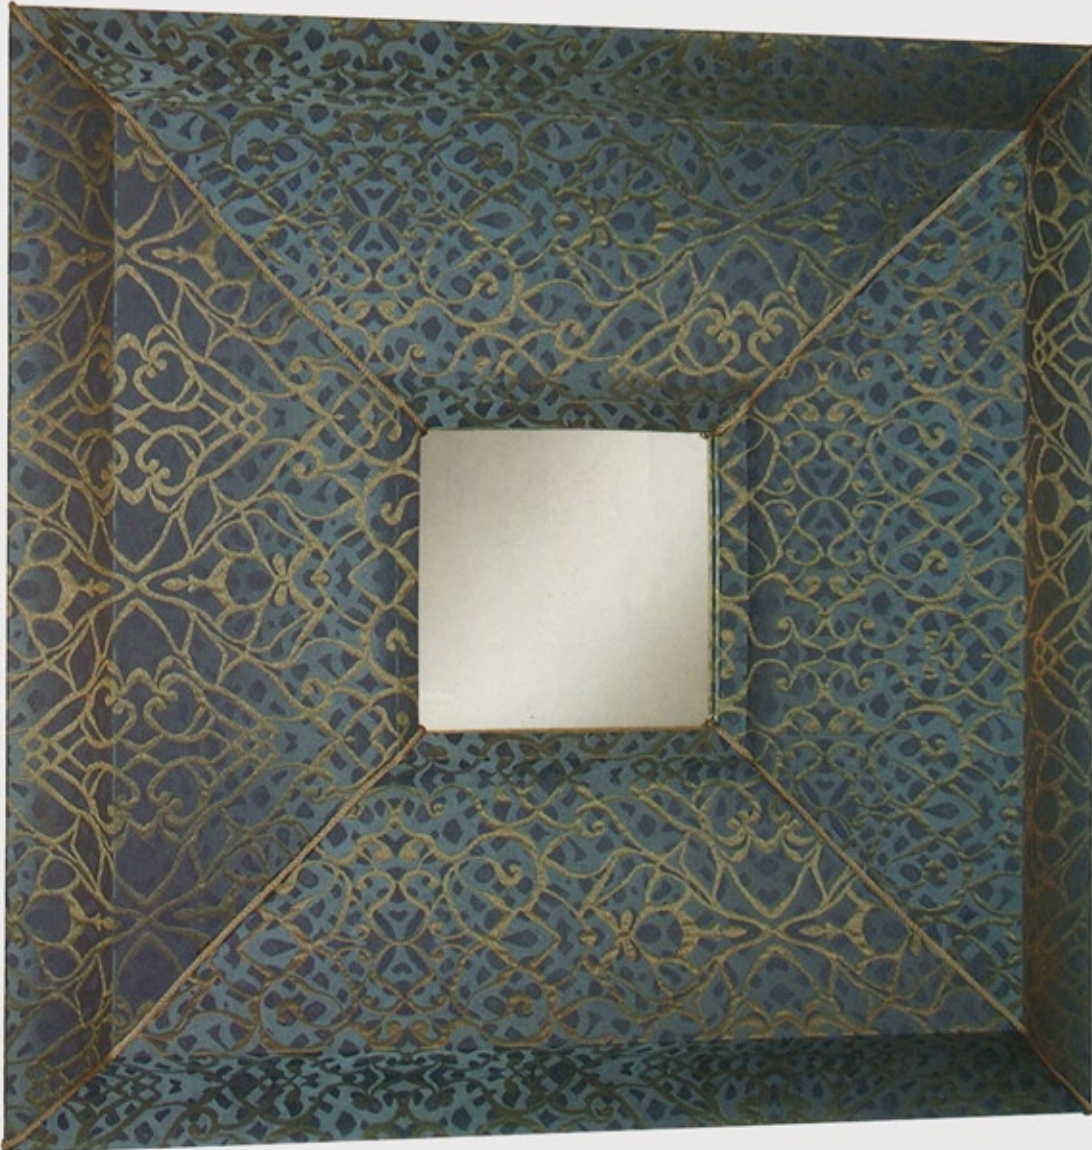

MunnWorks

Extraordinary Mirrors

LOOS MIRROR

LOOS MIRROR

Design: The Roger Thomas Collection

Dimensions: 48"W x 48"H
Custom sizes are available upon request

Finish: Customer's own material (Shown)
COM requirements: 2 yards
COM Custom finishes are available upon request.