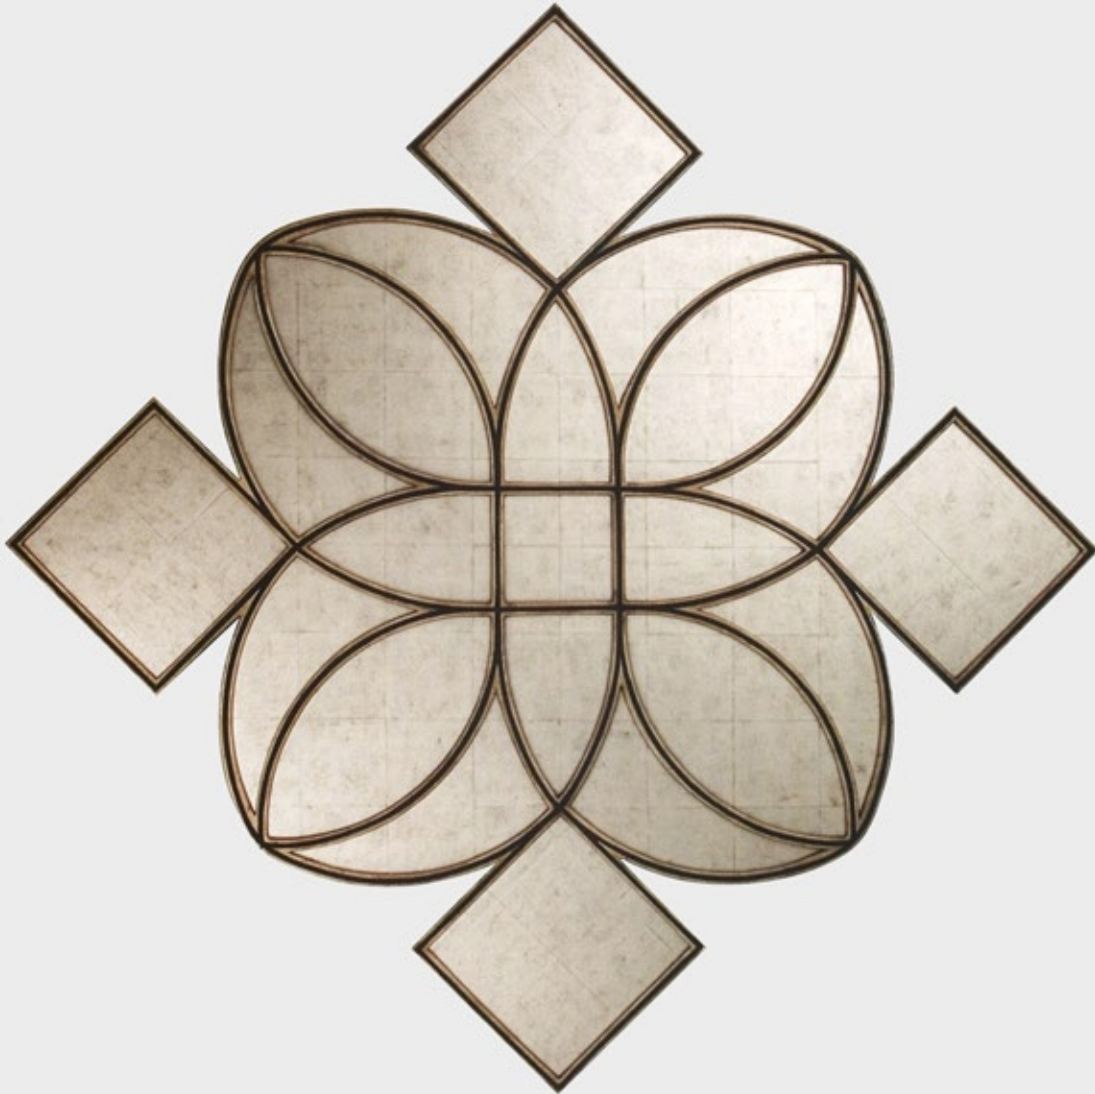

## MARSEILLES STAR MIRROR

## MARSEILLES STAR MIRROR

---

Dimensions: 50" diameter  
Custom sizes are not available.

Finish: Antique silver with black accents and distressed  
verre eglomise center (Shown)  
Custom finishes are available upon request.