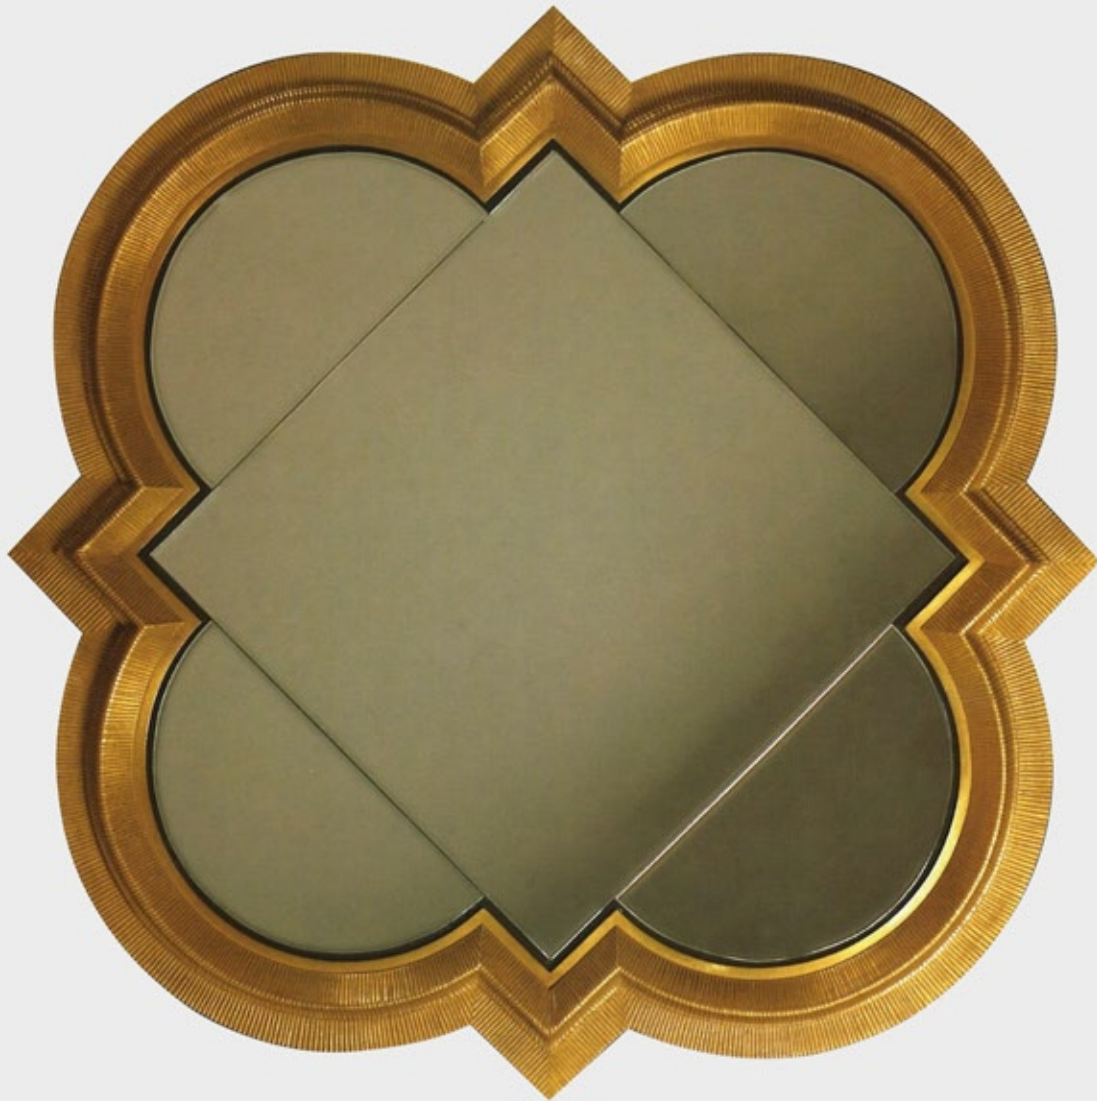

## QUATTREFOIL MIRROR

## QUATTREFOIL MIRROR

---

Dimensions: 45" diameter  
Custom sizes are available upon request.

Finish: Karat gold (Shown)  
Custom Finishes are available upon request.

---