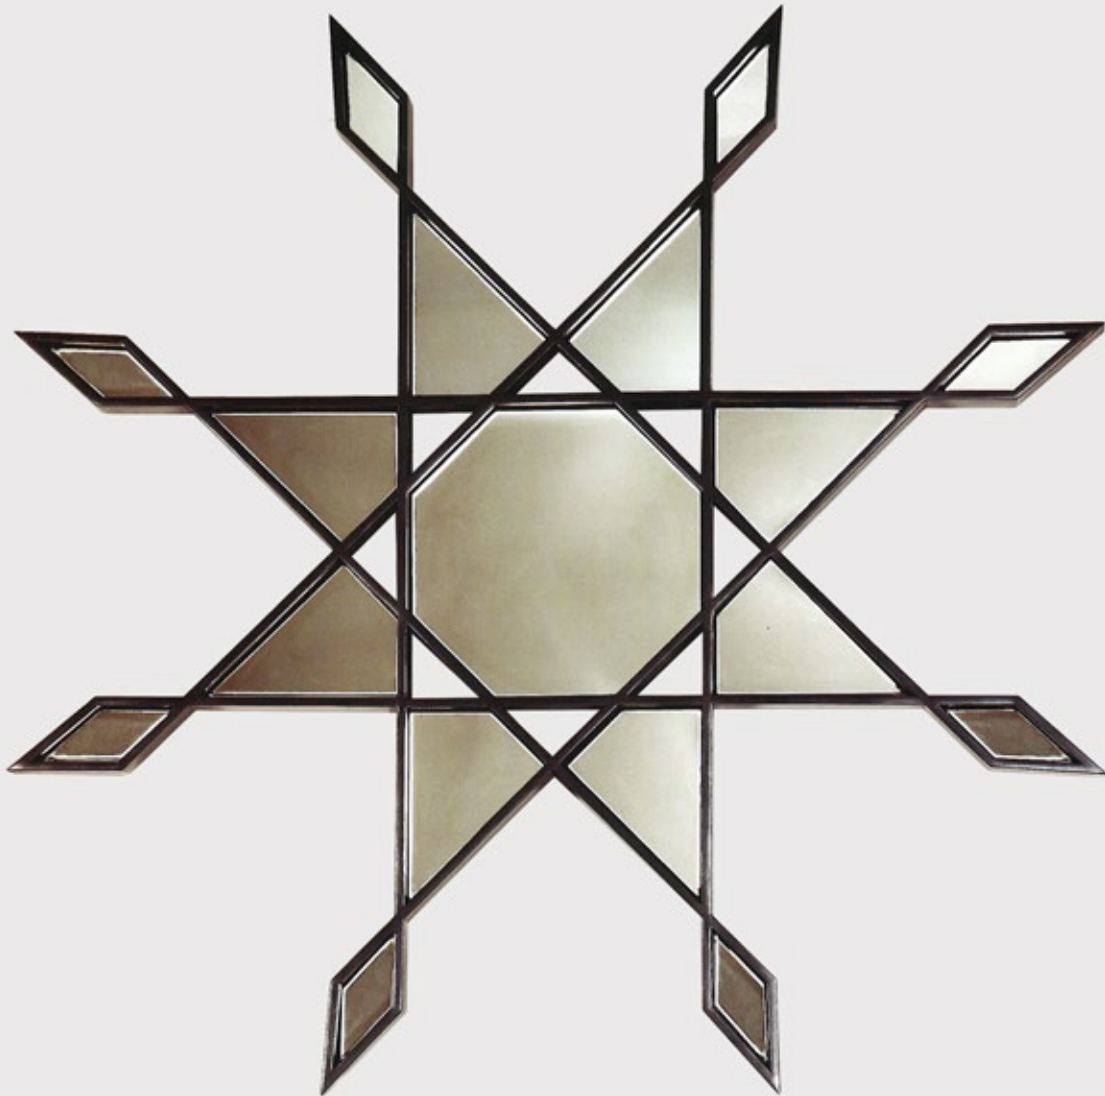

## SHINDLER MIRROR

## SHINDLER MIRROR

---

- Design: The Roger Thomas Collection
- Dimensions: 48" diameter  
Custom sizes are available upon request
- Finish: Brown/black wood stain (Shown)  
Custom finishes are available upon request.
- 