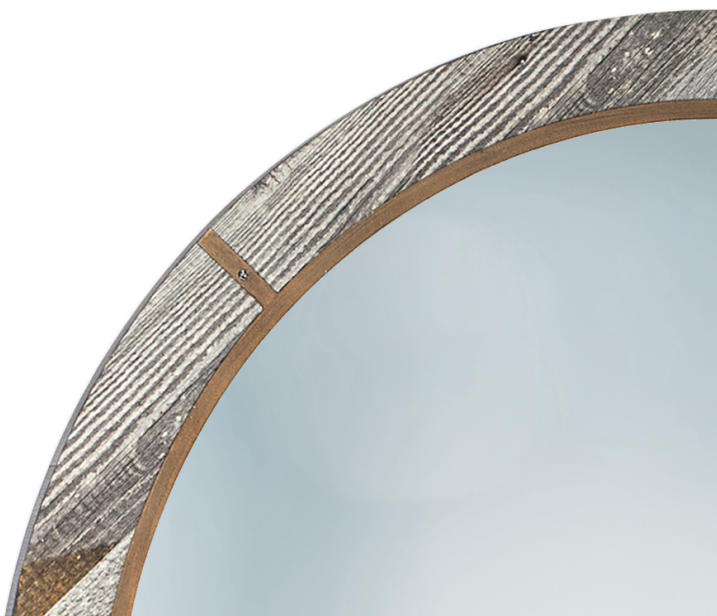

New Lodge Mirror

Cerused reclaimed barn-wood look frame with a bronze plated inner ring create a surprising and distinctive design.

SHOP DRAWING

MIRROR SPECS

- Overall dimension:
36" Dia x 2"D
- Frame profile dimension:
2"W x 1"D
- Bronze plated inner ring:
1/2" x 1/16" affixed to face of wood frame.
- Reclaimed barnwood look printed on hardwood frame.
- 3/16" hospitality grade mirror with polished edge.

TRUSTED MANUFACTURING

- Model room lead time:
4 to 6 weeks
- Full order lead time:
10 to 12 weeks
- Flexible shipping
- Dependable delivery

ENTIRELY CUSTOMIZABLE

- Infinite dimensions and sizes suited for every project.
- Optional add-ons and customizations to make your mirror unique.