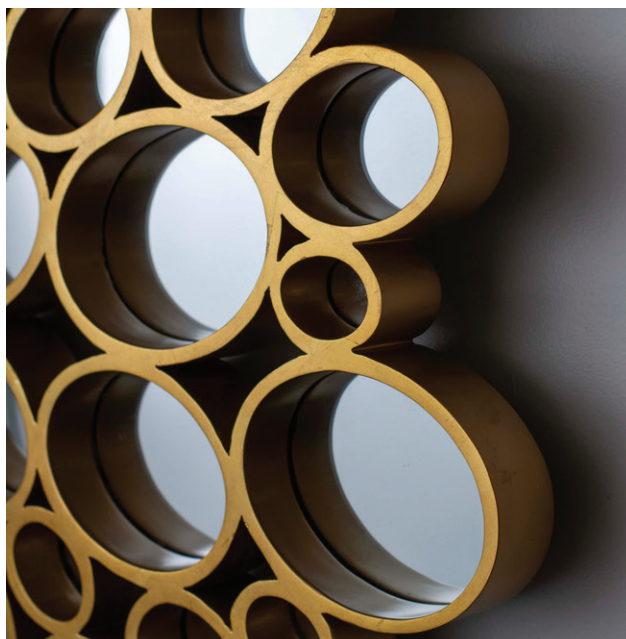

# Gold Tree Rings Mirror

Individual oval mirrors inset in custom shaped hardwood frame features a gold metal leaf finish and modern design.

DETAIL IMAGE

## MIRROR SPECS

- Overall dimension: 40" Dia x 3"D
- Frame profile dimensions: 1"W x 3"D
- Custom finishes available.
- 3/16" hospitality grade mirror with polished edge.