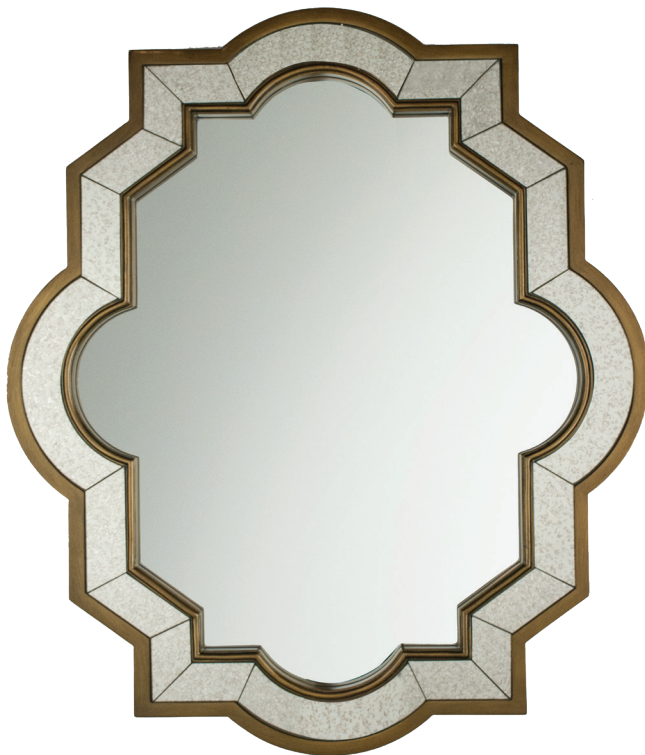

# Odin Mirror

A play on the Norse god of war, featuring sharp and round corners reminiscent of armor and antique mirror panels.

DETAIL IMAGE

## MIRROR SPECS

- Overall dimension: 36"W x 48"H x 1-1/2"D
- Frame profile dimension:  
Outer: 3/4"W x 1-1/2"D  
Inner: 1/2"W x 1-1/2"D
- 3"W antique mirror panels
- Bronze pearlescent finish on wood frame.
- 3/16" hospitality grade mirror with polished edge.