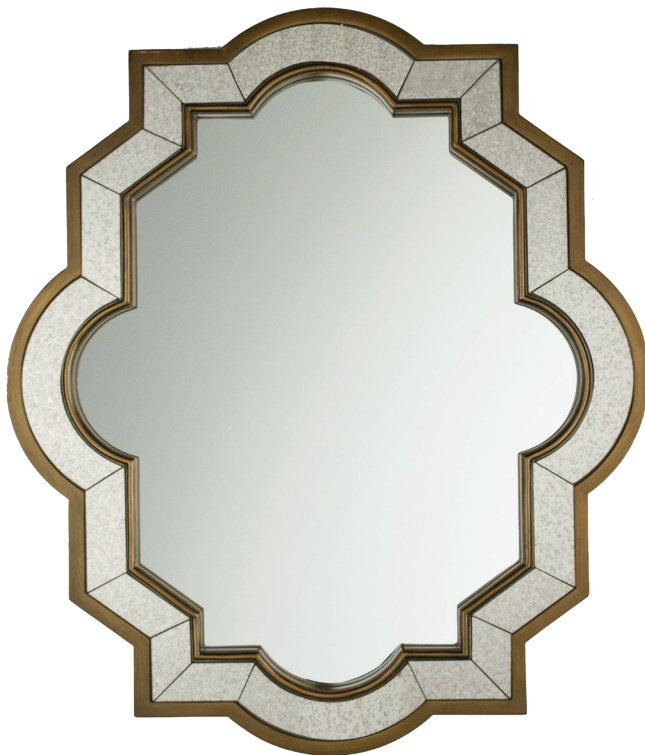

Odin Mirror

A play on the Norse god of war, featuring sharp and round corners reminiscent of armor and antique mirror panels.

DETAIL IMAGE

MIRROR SPECS

- Overall dimension: 36"W x 48"H x 1-1/2"D
- Frame profile dimension:
Outer: 3/4"W x 1-1/2"D
Inner: 1/2"W x 1-1/2"D
- 3"W antique mirror panels
- Bronze pearlescent finish on wood frame.
- 3/16" hospitality grade mirror with polished edge.

TRUSTED MANUFACTURING

- Model room lead time: 4 to 6 weeks
- Full order lead time: 10 to 12 weeks
- Flexible shipping
- Dependable delivery

ENTIRELY CUSTOMIZABLE

- Infinite dimensions and sizes suited for every project.
- Optional add-ons and customizations to make your mirror unique.