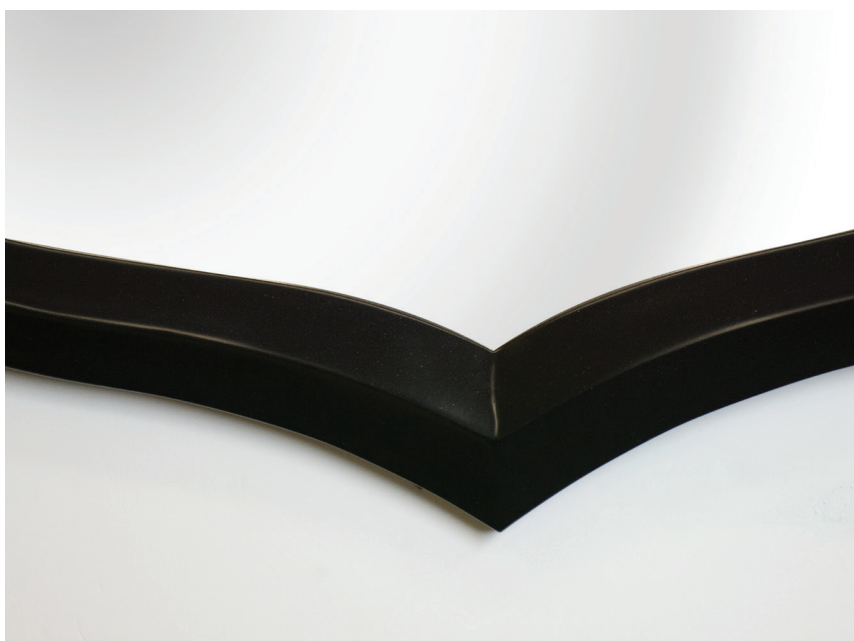

# Verbena Mirror

DETAIL IMAGE

## MIRROR SPECS

- Overall dimension: 58"W x 38"H
- Finish: custom black paint on custom carved wood frame.
- Custom finishes available.
- 3/16" hospitality grade mirror with polished edge.

## ENTIRELY CUSTOMIZABLE

- Infinite dimensions and sizes suited for every project.
- Optional add-ons and customizations to make your mirror unique.